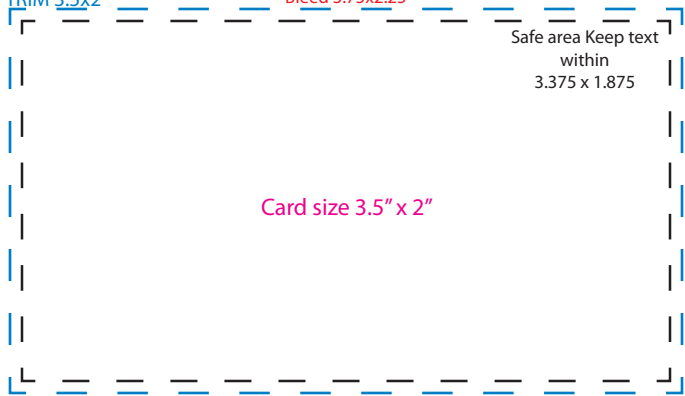

TRIM 3.5x2

Bleed 3.75x2.25

Safe area Keep text
within
3.375 x 1.875

Card size 3.5" x 2"

ENVELOPE DESIGN AREA

Size 8.5x11

Safe area Keep text
within
8x10.5